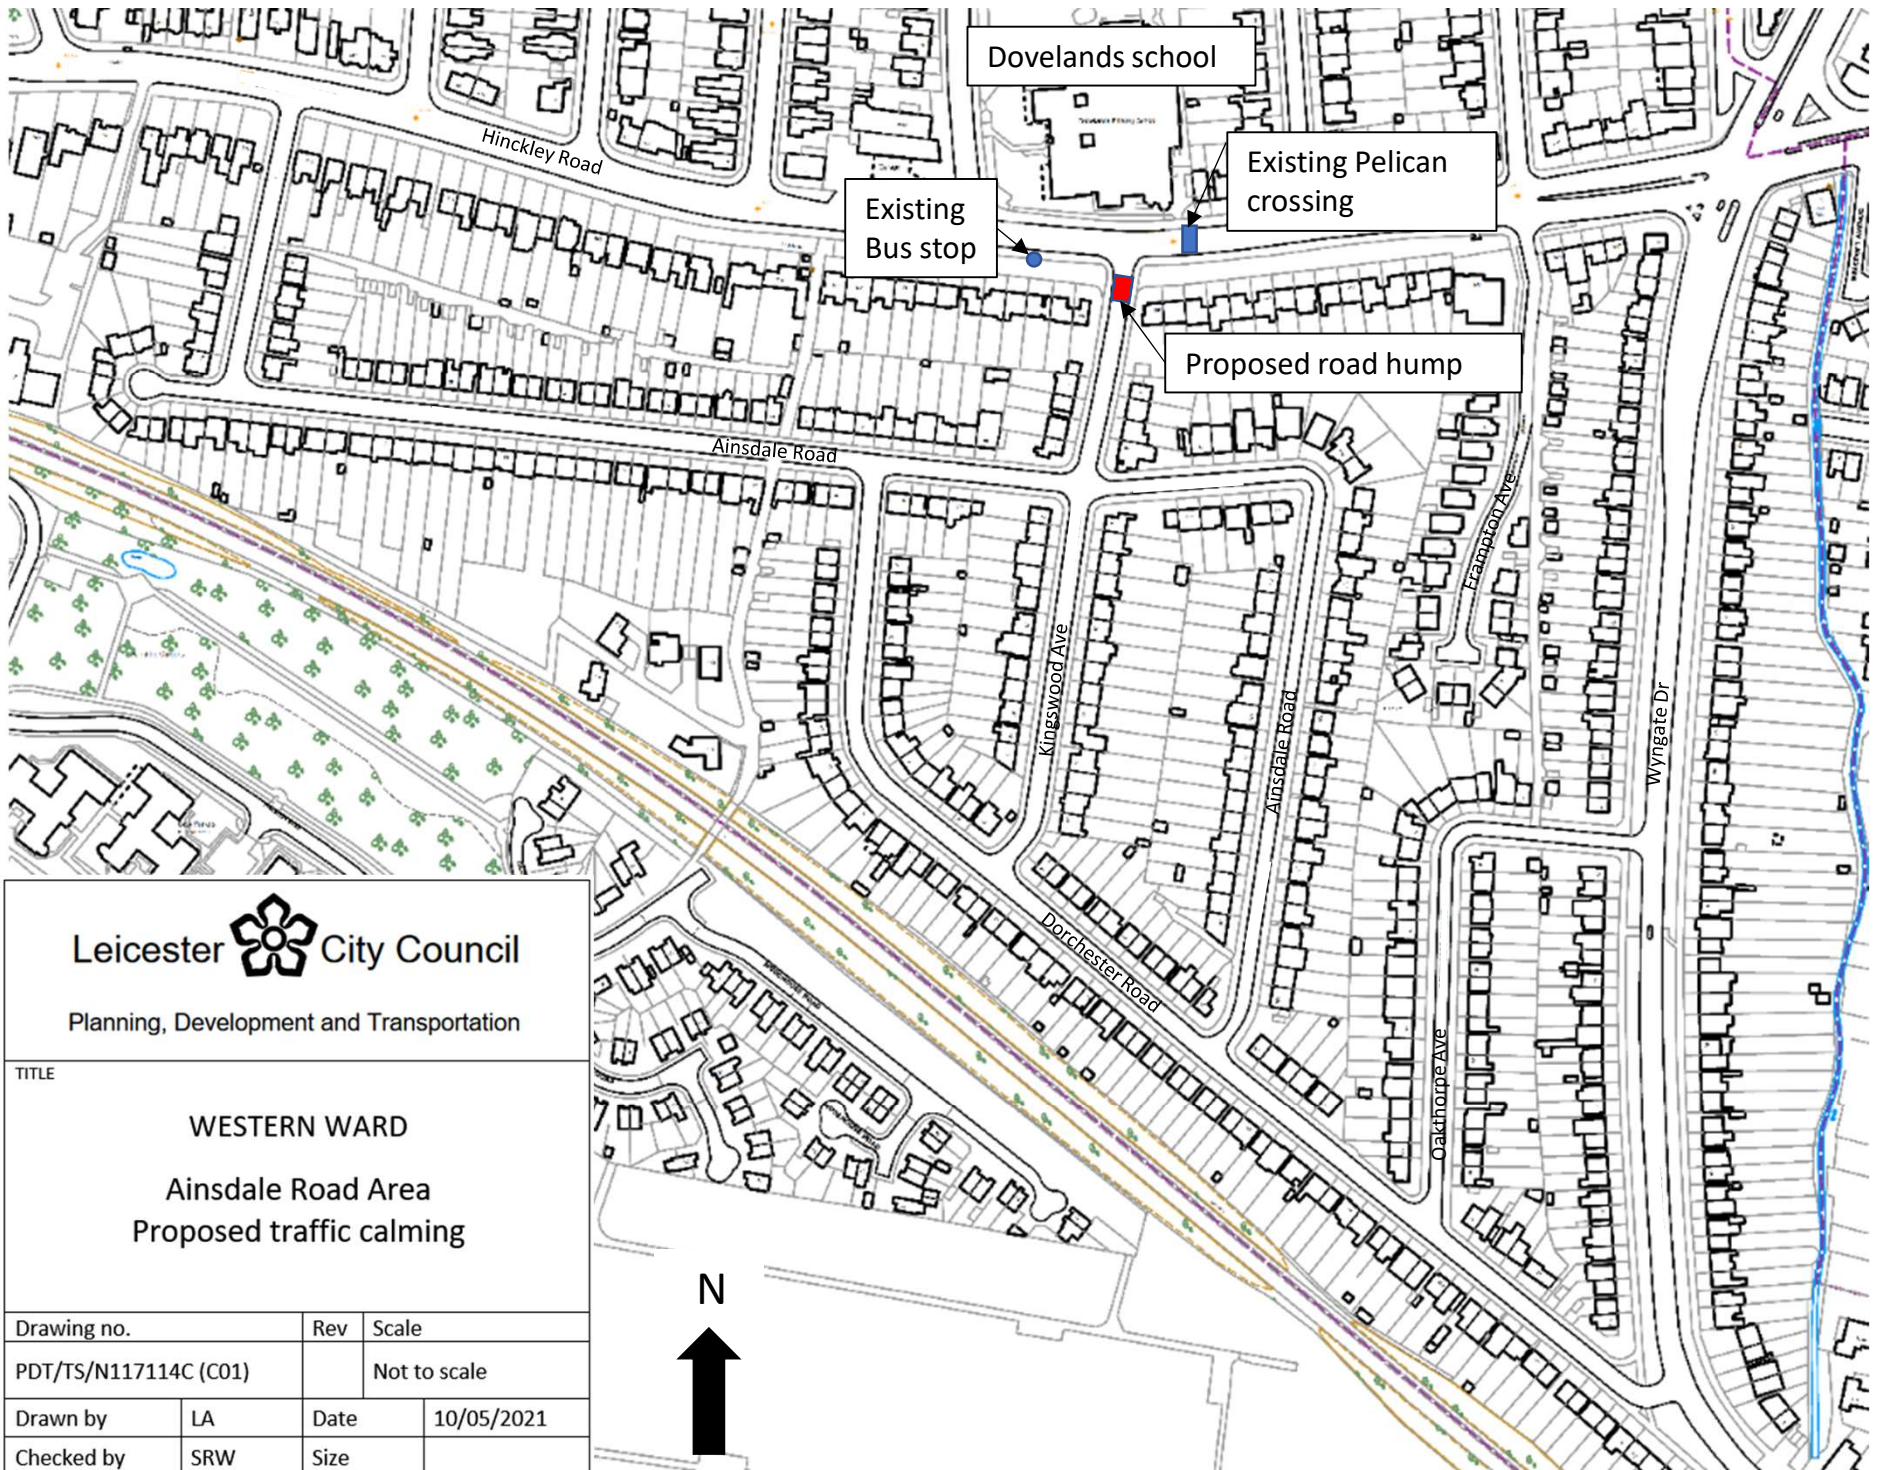

Leicester  City Council

Planning, Development and Transportation

TITLE

WESTERN WARD
Ainsdale Road Area
Proposed traffic calming

Drawing no.	Rev	Scale
PDT/TS/N117114C (C01)		Not to scale
Drawn by	LA	Date
Checked by	SRW	10/05/2021
		Size